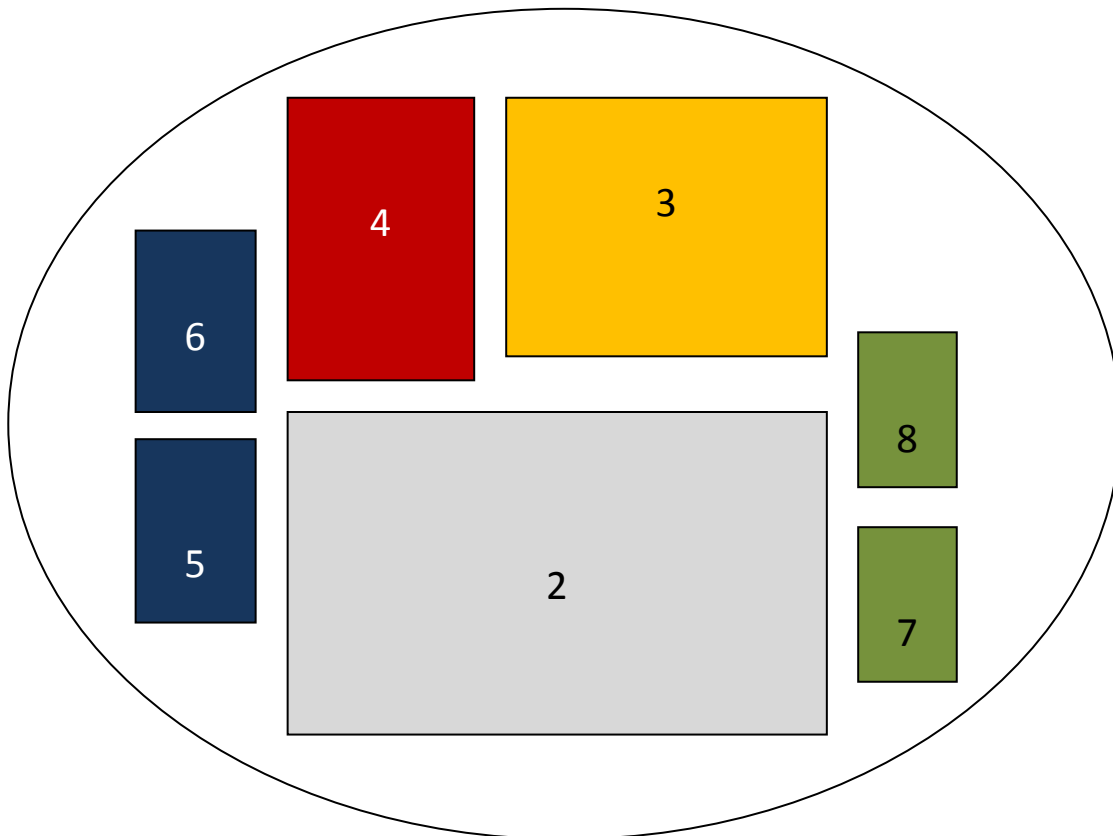

2009 – FRED'S PASS RESERVE (LITCHFIELD FOOTBALL CLUB)					
AGE GROUP	RULES	PITCH	PITCH SIZE	GOAL SIZE	GOAL AREA
U6	FOOTBAL 4's	MICRO	30M X 20M	2M WIDE X 1M HIGH	NIL
U7	FOOTBAL 5's	MINI	31M X 24.5M	2M WIDE X 1M HIGH	NIL
U8 & U9	FOOTBAL 7's	MACRO	43M X 35M	5M WIDE X 1.7M HIGH	16M X 8M
U10 & U11	FOOTBAL 9's	MAXI	60M X 40M	6M WIDE X 2M HIGH	16M X 8M
U12 & UP	FIFA		100M X 70M		

GRANDSTAND

Not to Scale