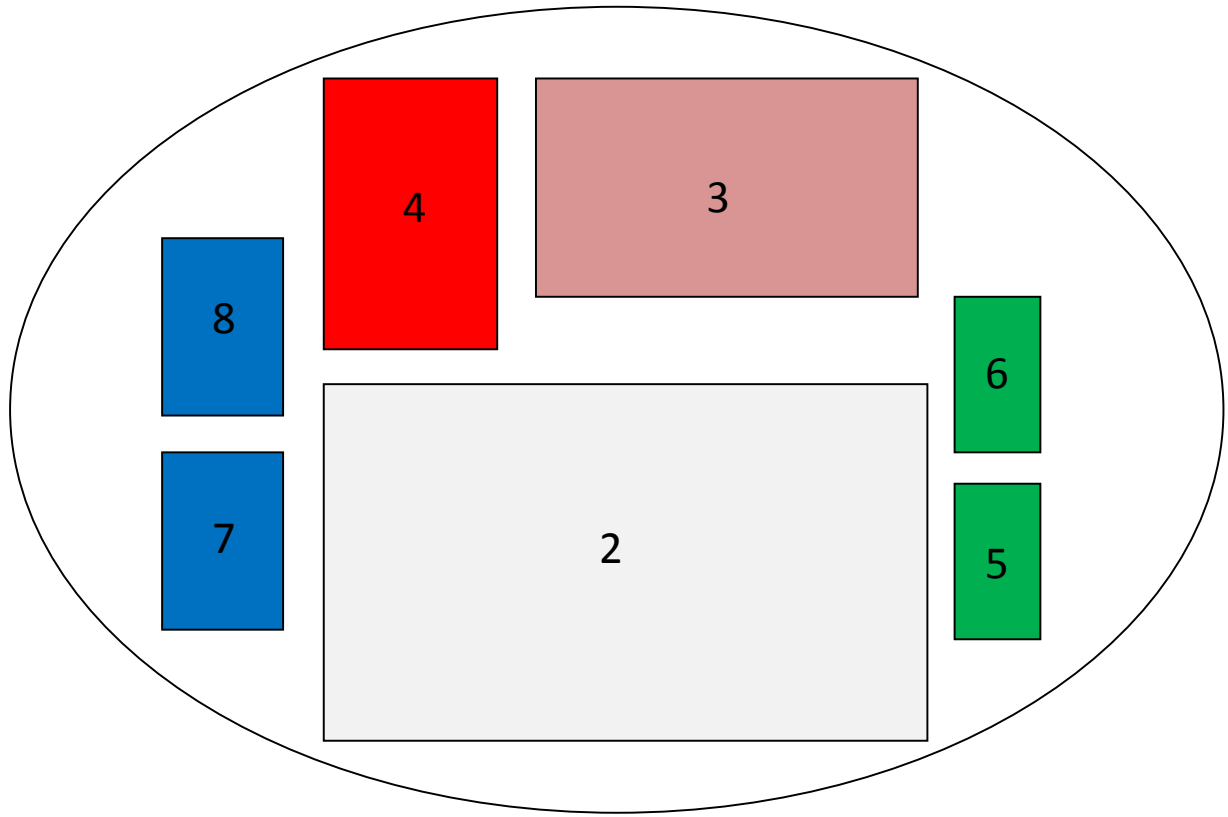

2009 – FRED'S PASS RESERVE (LITCHFIELD FOOTBALL CLUB)

AGE GROUP	RULES	PITCH	PITCH SIZE	GOAL SIZE	GOAL AREA
U6	FOOTBALL 4's	MICRO	30M X 20M	2M WIDE X 1M HIGH	NIL
U7 & U8	FOOTBALL 5's	MINI	31M X 24.5M	2M WIDE X 1M HIGH	NIL
U9 & U10	FOOTBALL 7's	MACRO	43M X 35M	5M WIDE X 1.7M HIGH	16M X 8M
U11 & U12	FOOTBALL 9's	MAXI	60M X 40M	6M WIDE X 2M HIGH	16M X 8M
DIVISIONS	FIFA		100M X 70M		

GRANDSTAND